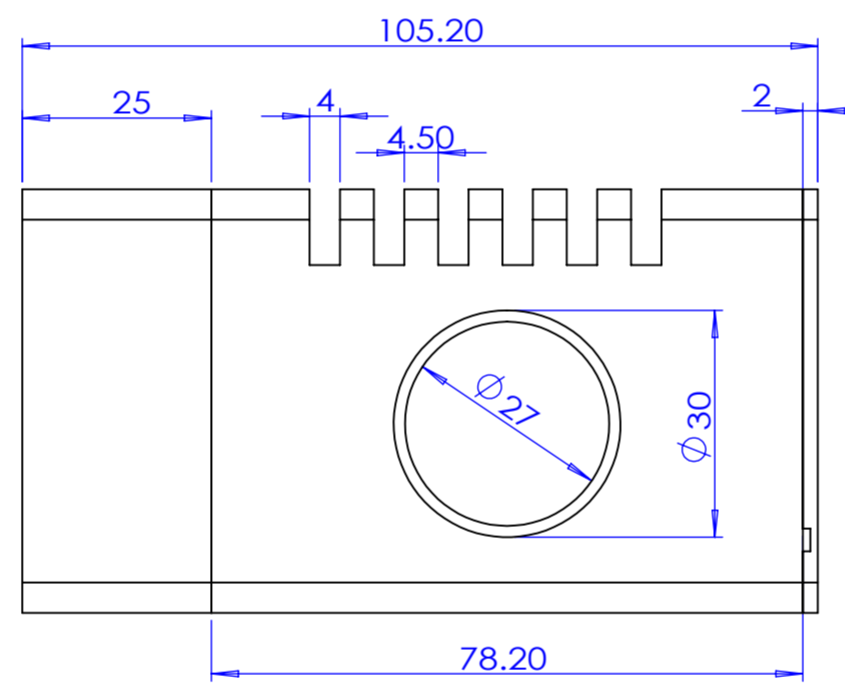

ϕ 5.11 ∇ 6
 1/4-20 UNC - 2B ∇ 5.95

1" - 32 Tap

ϕ 5.11 ∇ 6
 1/4-20 UNC - 2B ∇ 5.95

	Designed	
	Scale	1 : 1
Part No.		
Title	HD3G-NDI-200	