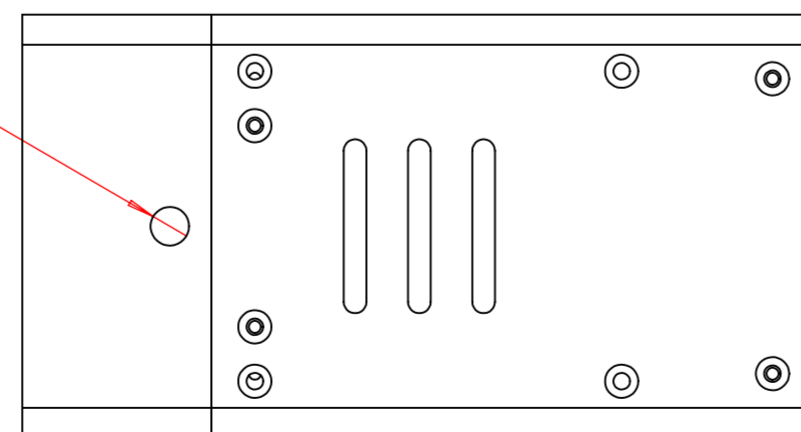

ϕ 5.11 ∇ 6
 1/4-20 UNC - 2B ∇ 5.95

1" - 32 Tap

ϕ 5.11 ∇ 6
 1/4-20 UNC - 2B ∇ 5.95

	Designed	
	Scale	1 : 1
Part No.		
Title	HD3G-NDI-200	