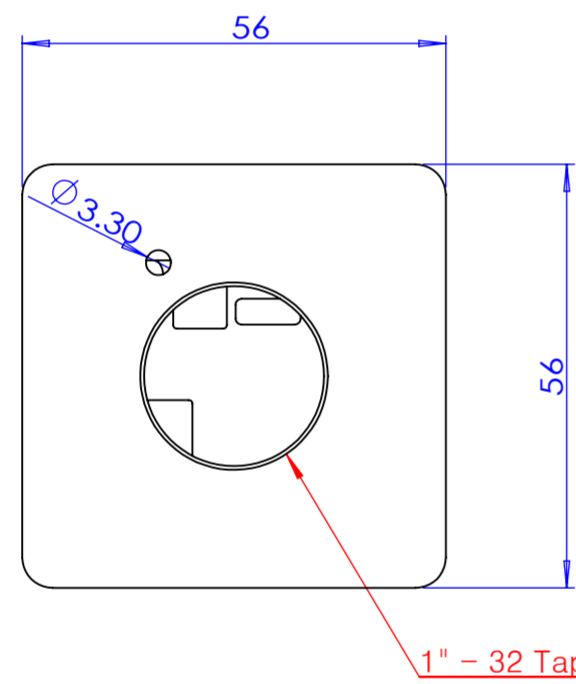

ϕ 5.11 ∇ 6
 1/4-20 UNC - 2B ∇ 5.95

1" - 32 Tap

ϕ 5.11 ∇ 6
 1/4-20 UNC - 2B ∇ 5.95

	Designed	
	Scale	1 : 1
Part No.		
Title	HD3G-NDI-200	