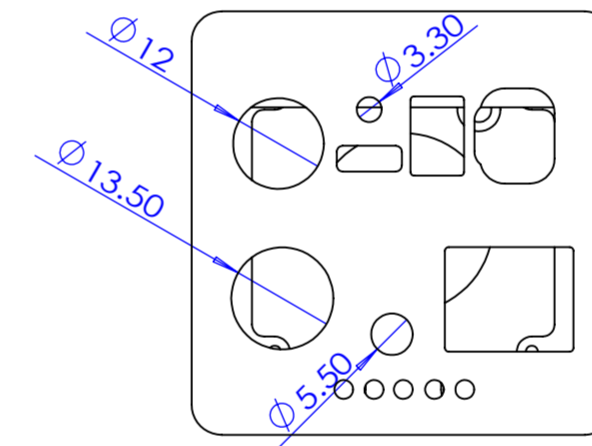

ϕ 5.11 ∇ 6
 1/4-20 UNC - 2B ∇ 5.95

1" - 32 Tap

ϕ 5.11 ∇ 6
 1/4-20 UNC - 2B ∇ 5.95

	Designed	
	Scale	1 : 1
Part No.		
Title	HD3G-NDI-200	