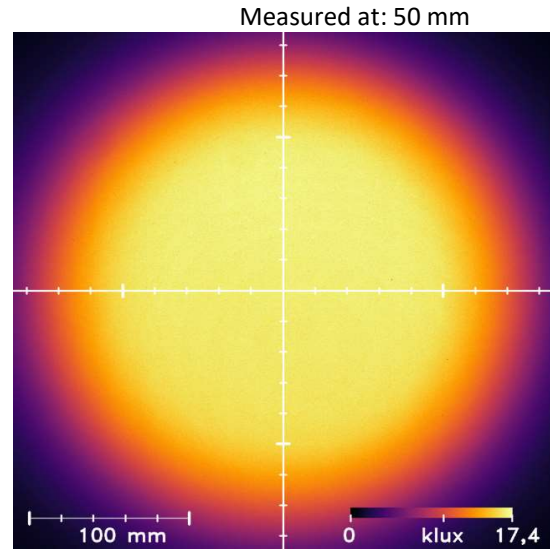

Domelight SDL-30-WT-s

Color: White 5000K CRI80

Distance [mm]	Peak Illuminance [kLux]	Peak Irradiance [W/m ²]	FWHM length [mm]	FWHM width [mm]
10	22	68	314	314
30	19	59	309	308
50	17	53	303	303
100	14	42	290	288
200	8	23	306	304

All values are measured example values for steady light mode with a tolerance range of +/- 8% for typical values.