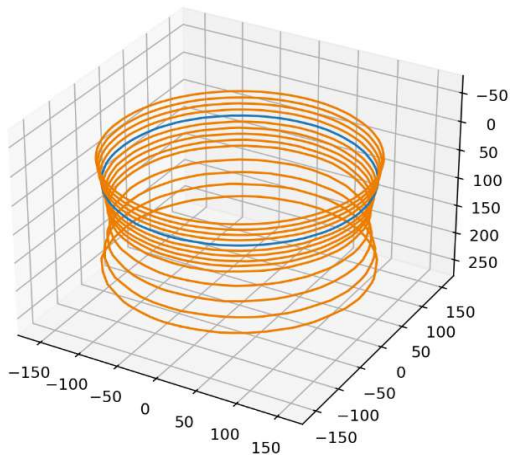

Domelight SDL-30-WT-s

Color: White 5000K CRI80

Distance [mm]	Peak Illuminance [kLux]	Peak Irradiance [W/m ²]	FWHM length [mm]	FWHM width [mm]
10	22	68	314	314
30	19	59	309	308
50	17	53	303	303
100	14	42	290	288
200	8	23	306	304

All values are measured example values for steady light mode with a tolerance range of +/- 8% for typical values.