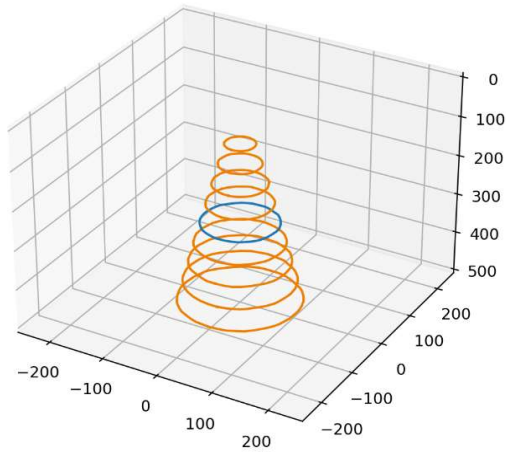

# High Power Spotlight HP SL-Wide-WT-s

Color: White 5000K CRI80

Distance [mm]	Peak Illuminance [klux]	Peak Irradiance [W/m <sup>2</sup> ]	FWHM length [mm]	FWHM width [mm]
100	126	409	50	50
150	61	197	70	71
200	35	114	91	91
300	16	53	128	130
500	6	19	205	205

All values are measured example values for steady light mode with a tolerance range of +/- 8% for typical values.