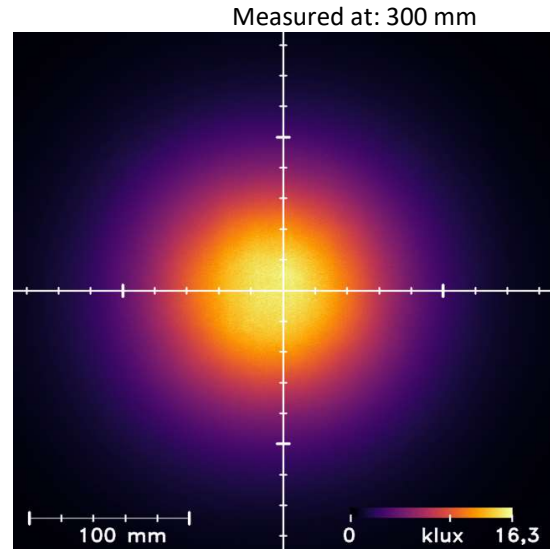

# High Power Spotlight HP SL-Wide-WT-s

Color: White 5000K CRI80

Distance [mm]	Peak Illuminance [klux]	Peak Irradiance [W/m <sup>2</sup> ]	FWHM length [mm]	FWHM width [mm]
100	126	409	50	50
150	61	197	70	71
200	35	114	91	91
300	16	53	128	130
500	6	19	205	205

All values are measured example values for steady light mode with a tolerance range of +/- 8% for typical values.