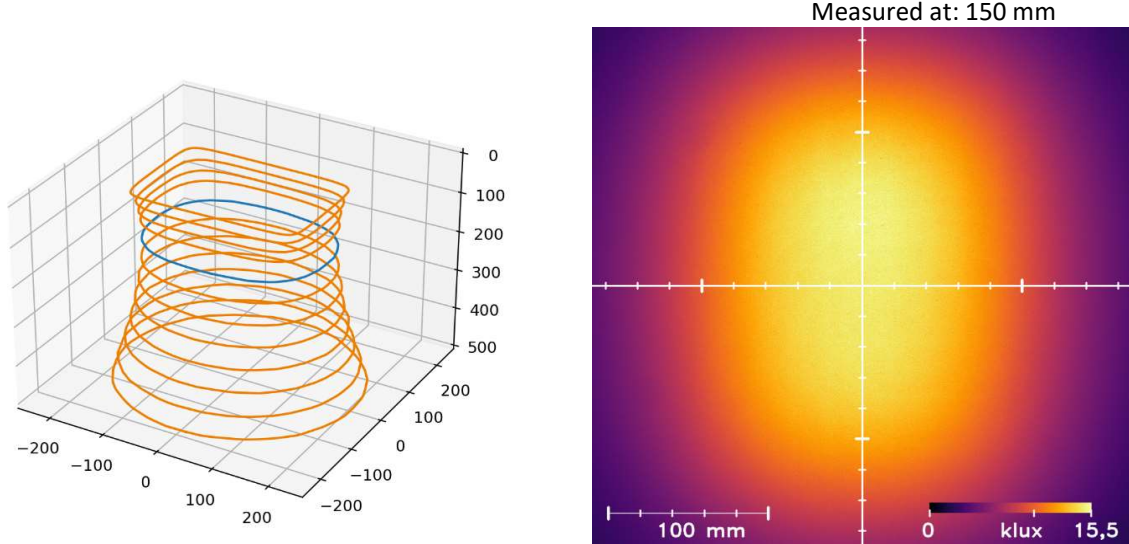

Toplight DTL-2030-WT-s

Color: White 5000K CRI80

Distance [mm]	Peak Illuminance [kLux]	Peak Irradiance [W/m ²]	FWHM length [mm]	FWHM width [mm]
25	37	114	203	305
75	25	76	210	305
150	16	47	234	311
300	7	22	294	340
500	3	10	394	418

All values are measured example values for steady light mode with a tolerance range of +/- 8% for typical values.